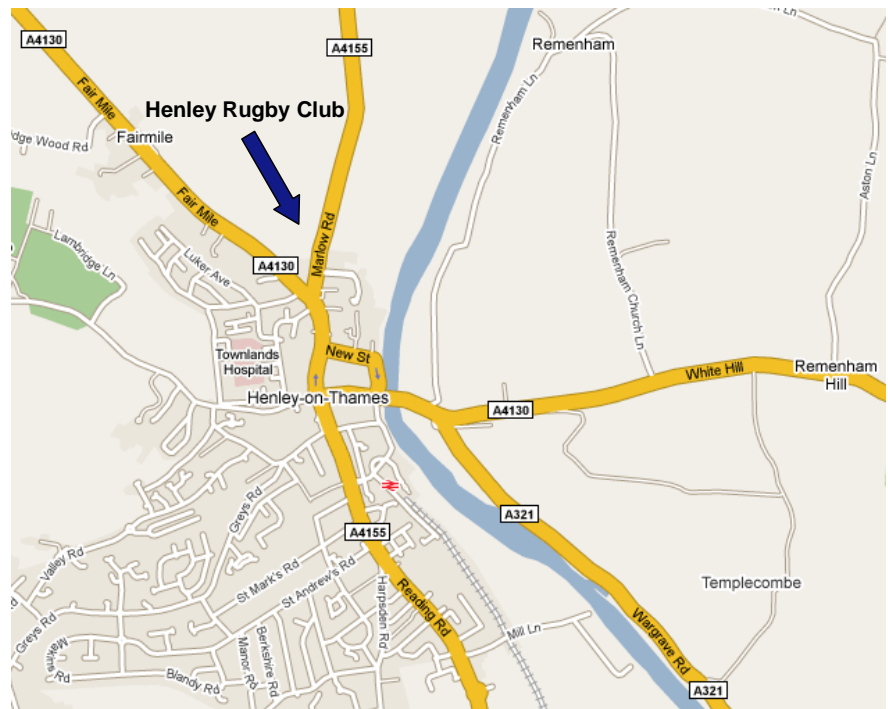

Henley Rugby Club

Dry Leas
Marlow Road
Henley-on-Thames
Oxfordshire
RG9 2JA

<http://www.henleyrugbyclub.org.uk/HowToFindUs.aspx>