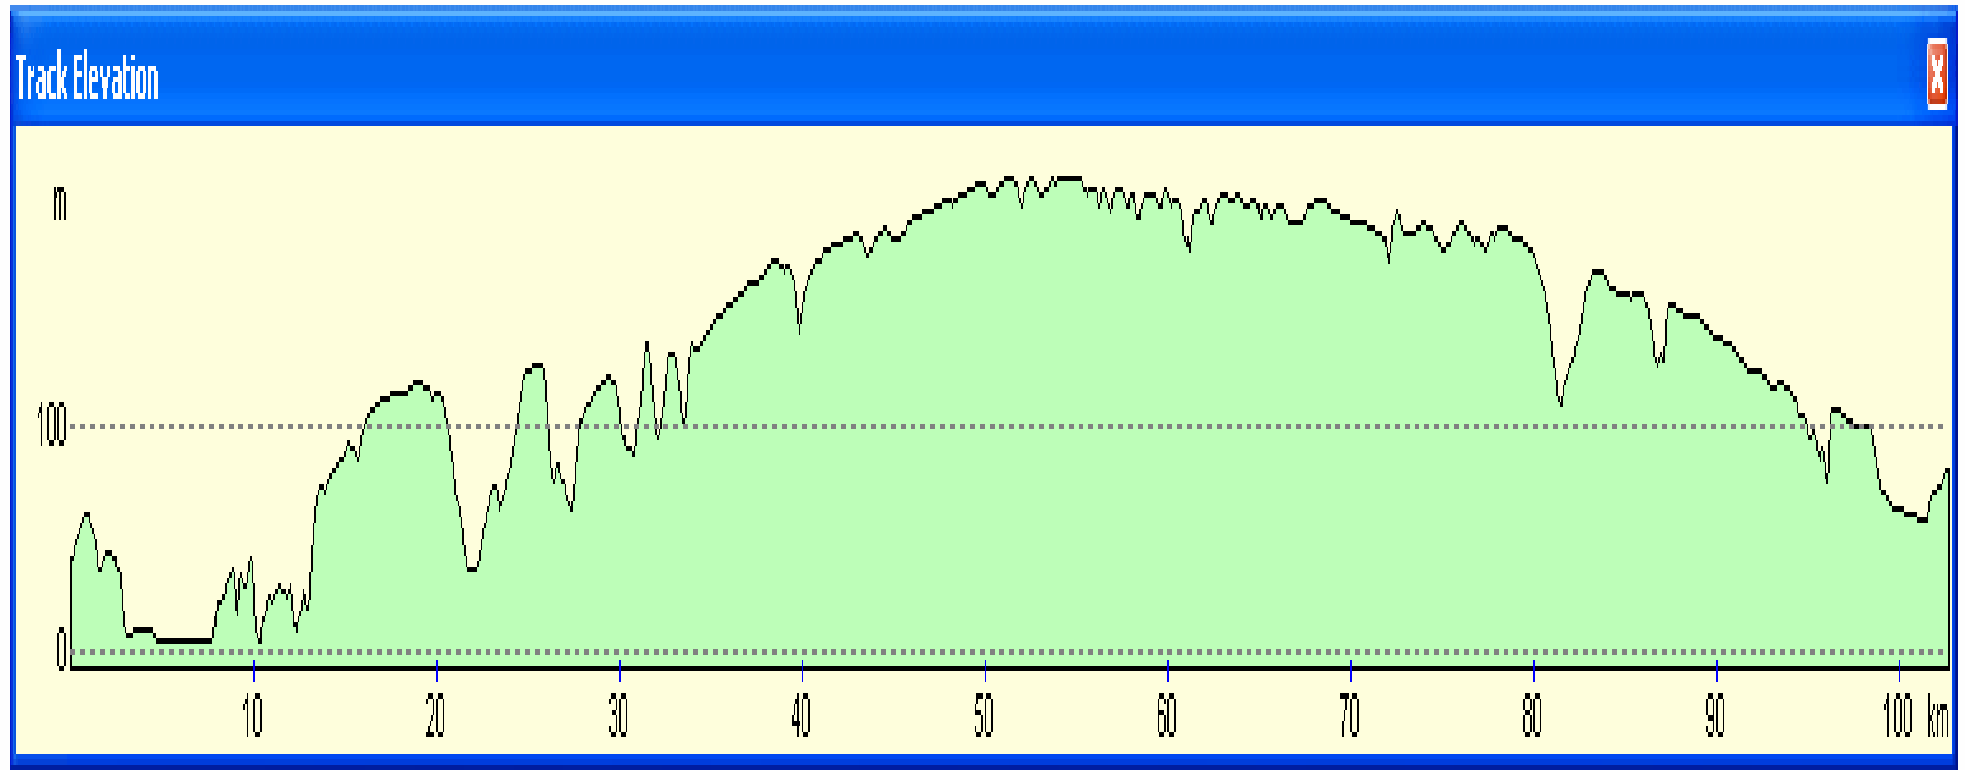

London – Paris Cycle Challenge: Daily Profiles for Route One

Day 1: London – Dover (Calais)

London – Paris Cycle Challenge: Daily Profiles for Route One

Day 2: Calais – Abbeville

London – Paris Cycle Challenge: Daily Profiles for Route One

Day 3: Abbeville – Beauvais

London – Paris Cycle Challenge: Daily Profiles for Route One

Day 4: Beauvais – Paris