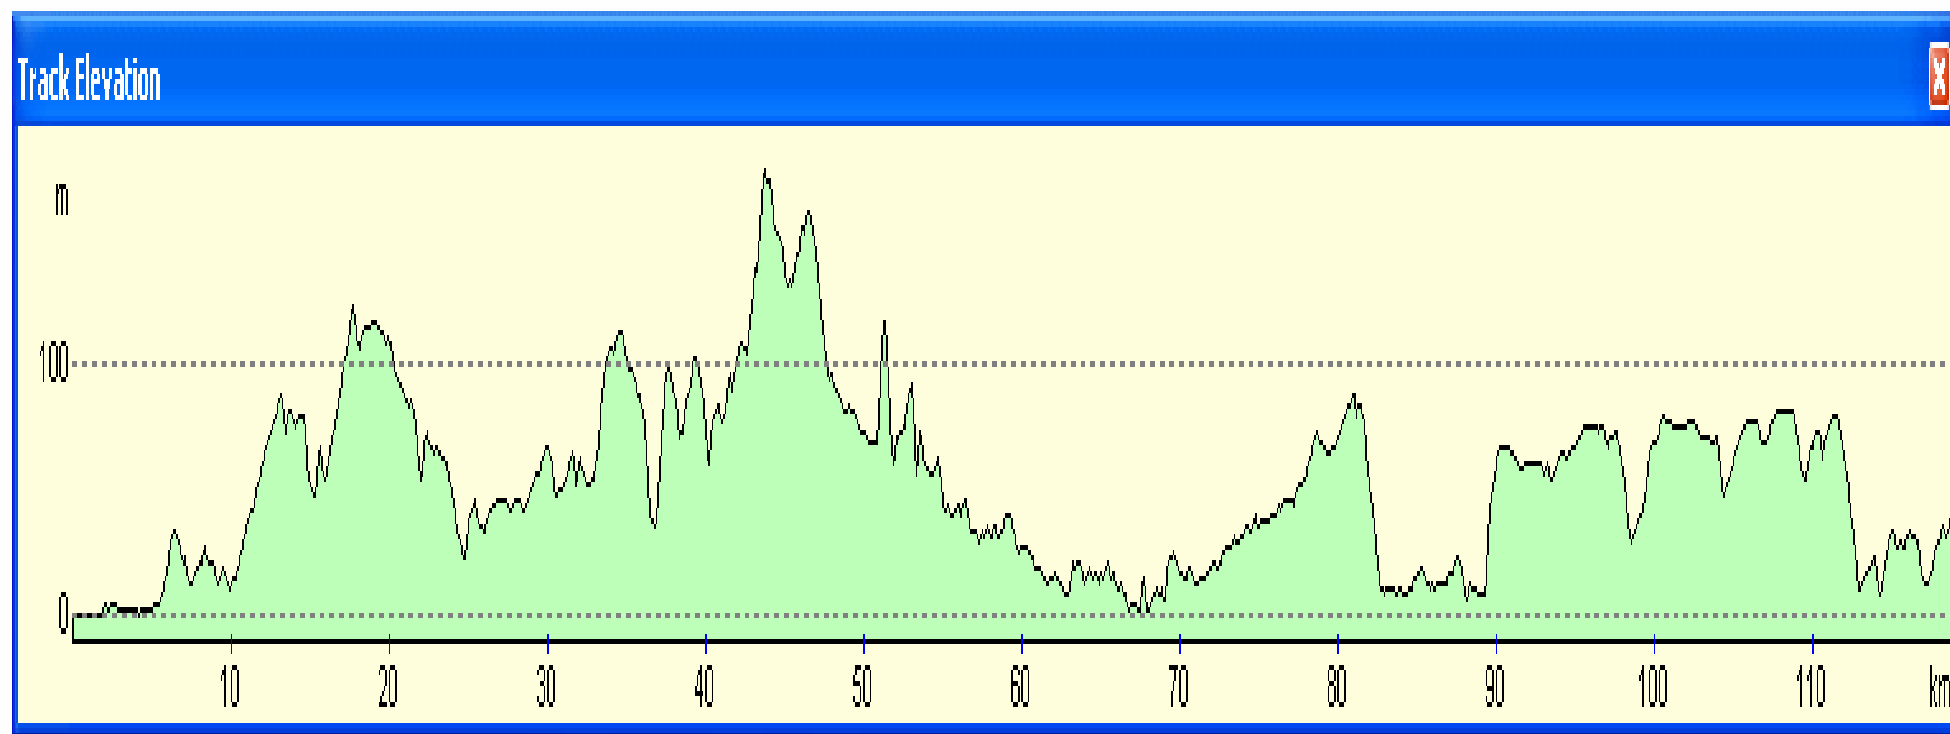

London – Paris Cycle Challenge: Daily Profiles for Route One

Day 1: London – Dover (Calais)

London – Paris Cycle Challenge: Daily Profiles for Route One

Day 2: Calais – Abbeville

London – Paris Cycle Challenge: Daily Profiles for Route One

Day 3: Abbeville – Beauvais

London – Paris Cycle Challenge: Daily Profiles for Route One

Day 4: Beauvais – Paris