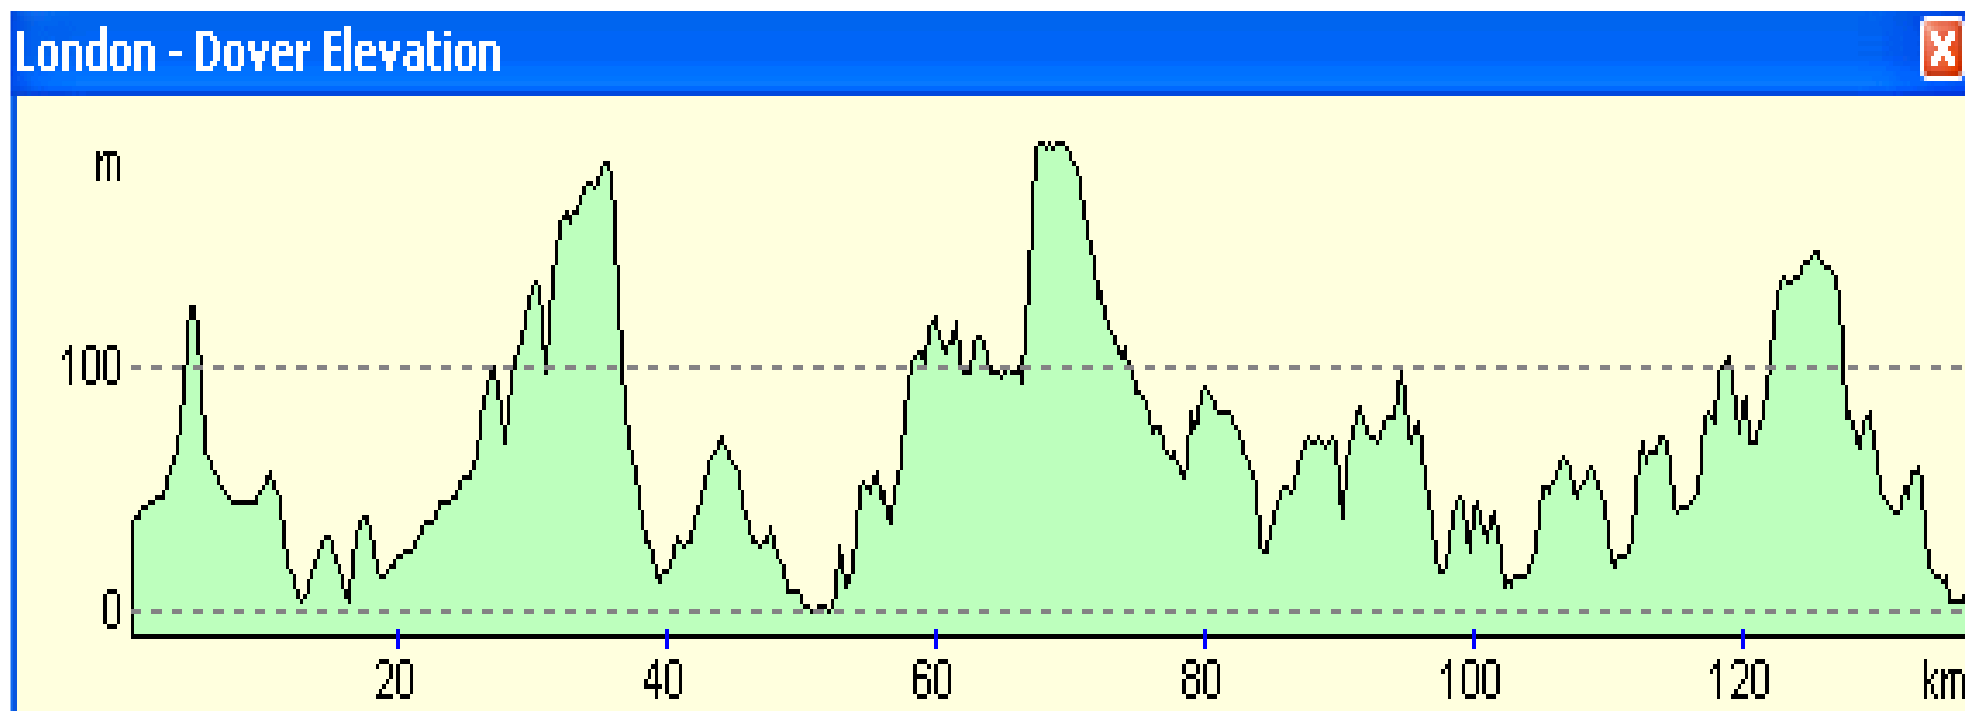

London – Paris Cycle Challenge: Daily Profiles for Route One

Day 1: London – Dover (Calais)

London – Paris Cycle Challenge: Daily Profiles for Route One

Day 2: Calais – Abbeville

London – Paris Cycle Challenge: Daily Profiles for Route One

Day 3: Abbeville – Beauvais

London – Paris Cycle Challenge: Daily Profiles for Route One

Day 4: Beauvais – Paris