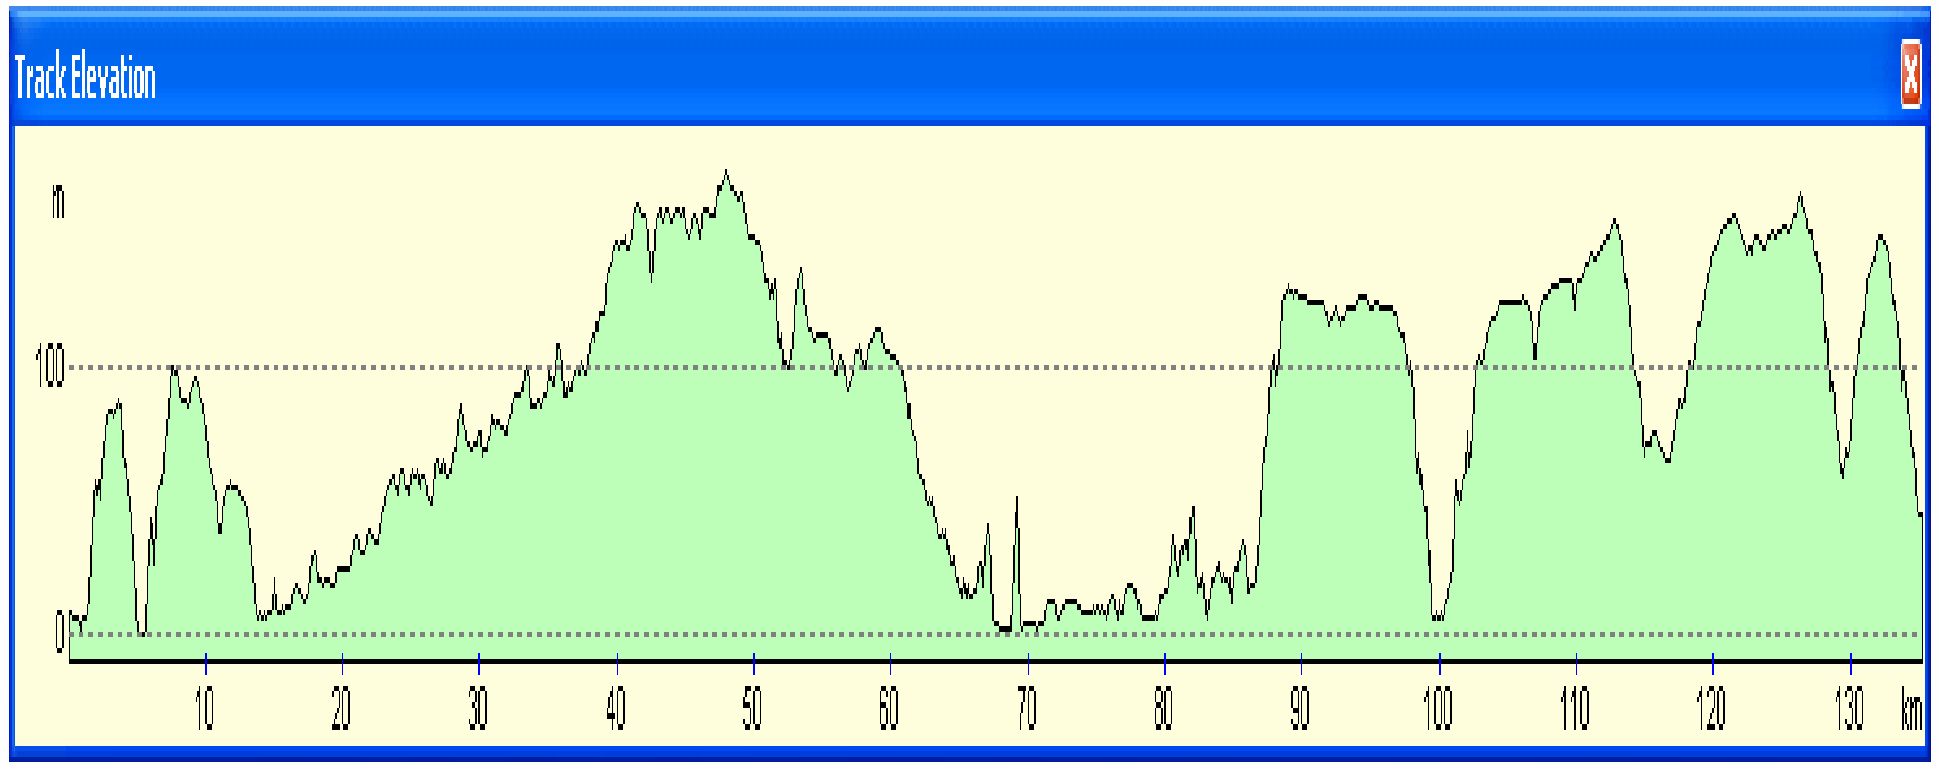

## London – Paris Cycle Challenge : Daily Profiles for Route Two

### Day 1: London – Dover (Dieppe)

## Day 2: Dieppe - Lisieux

## Day 3: Lisieux - Vernon