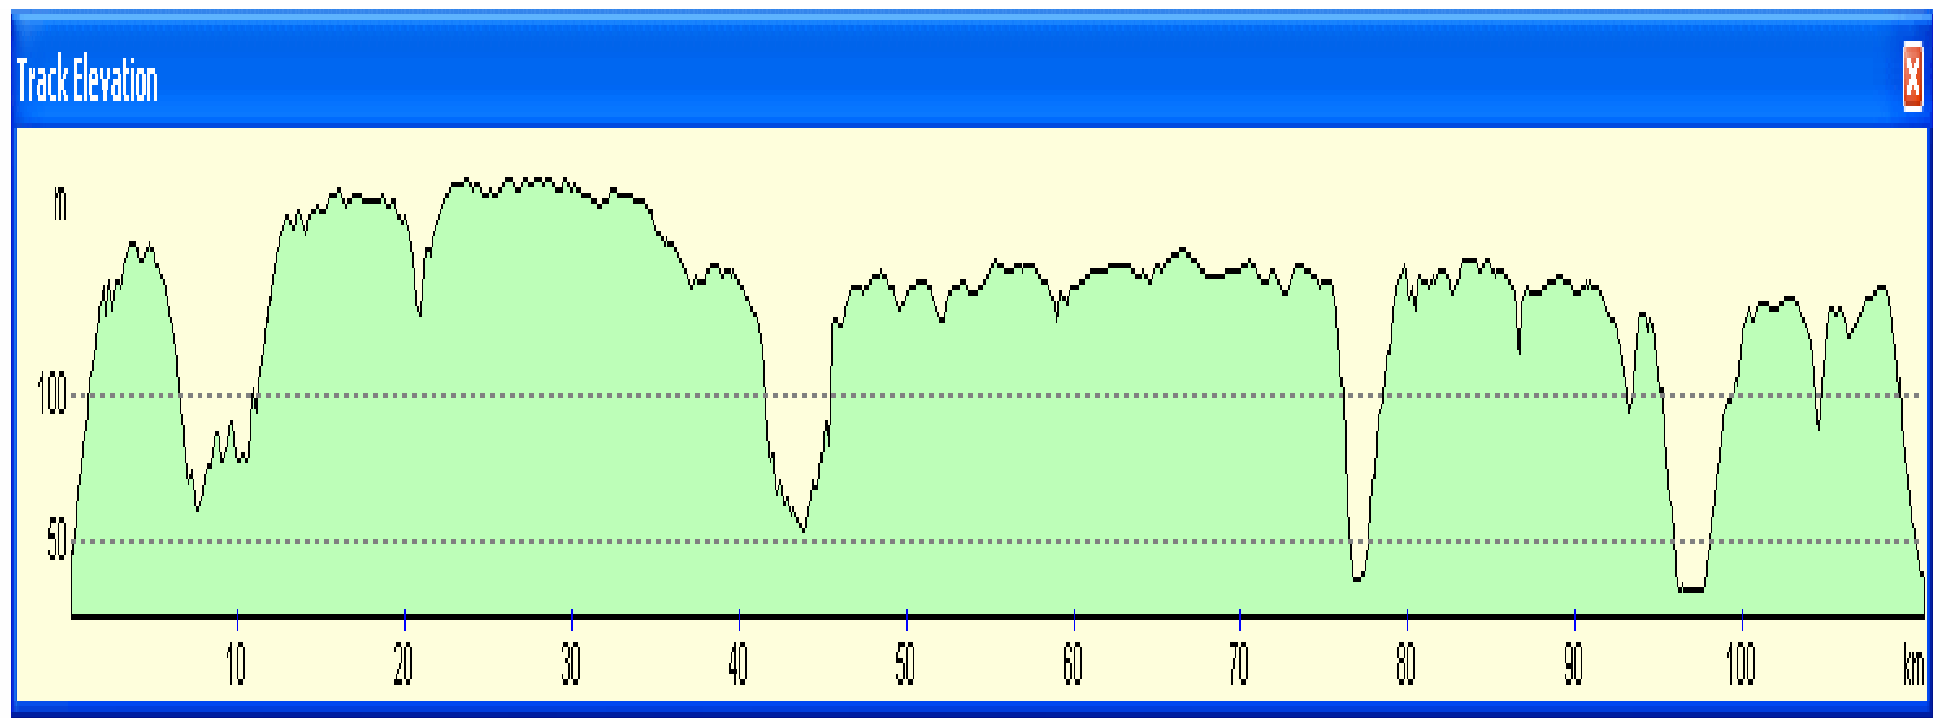

# London – Paris Cycle Challenge : Daily Profiles for Route Two

## Day 2: Dieppe - Lisieux

## Day 3: Lisieux - Vernon