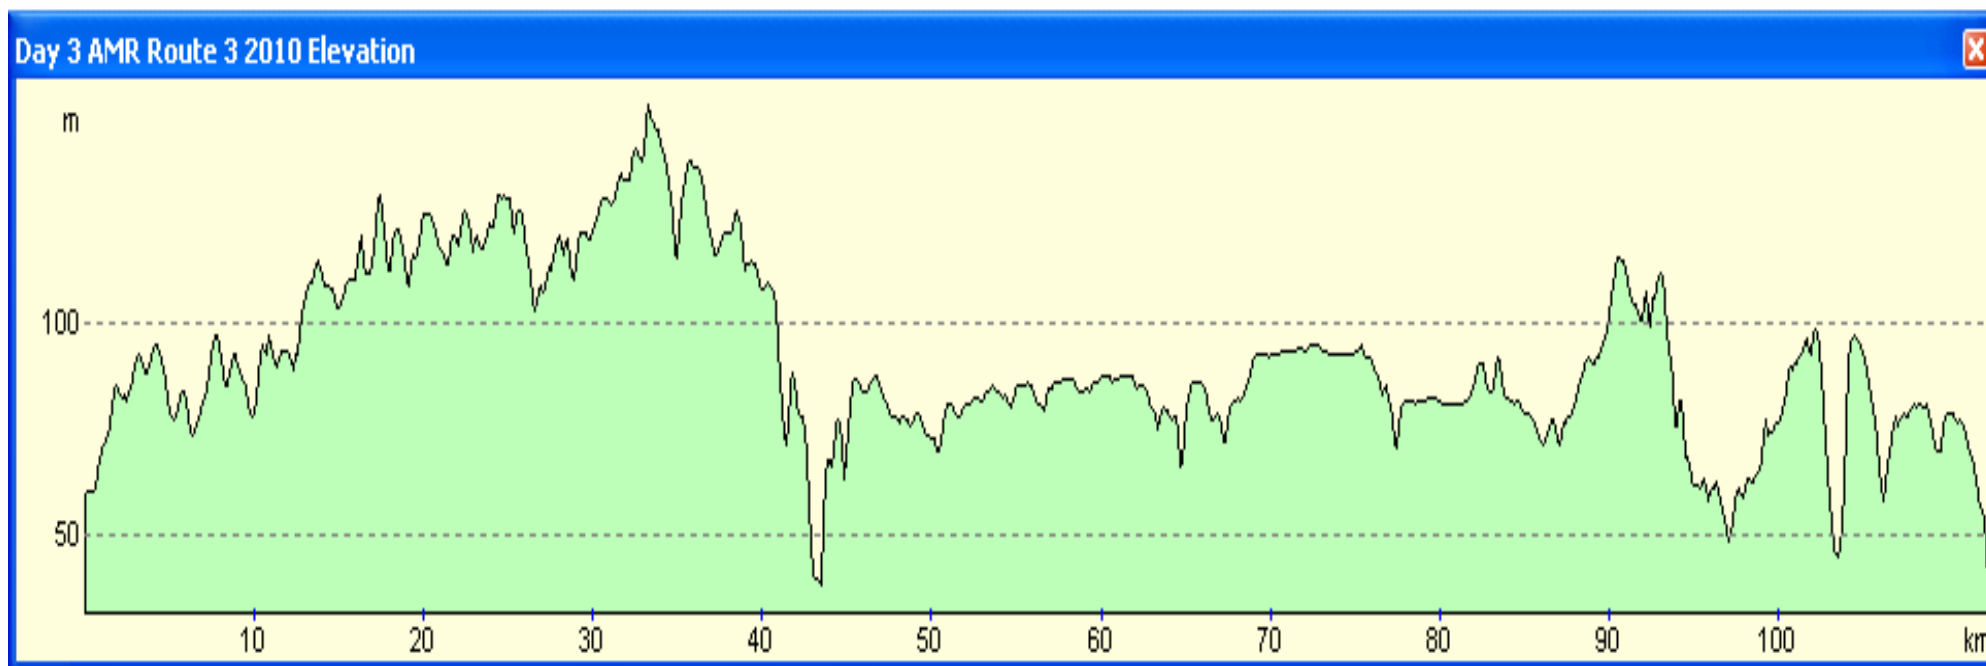

London – Paris Cycle Challenge : Daily Profiles for Route Three

Day 1: London – Dover (Calais)

London – Paris Cycle Challenge : Daily Profiles for Route Three

Day 2: Calais - Arras

London – Paris Cycle Challenge : Daily Profiles for Route Three

Day 3: Arras - Compiègne

London – Paris Cycle Challenge : Daily Profiles for Route Three

Day 4: Compiègne - Paris