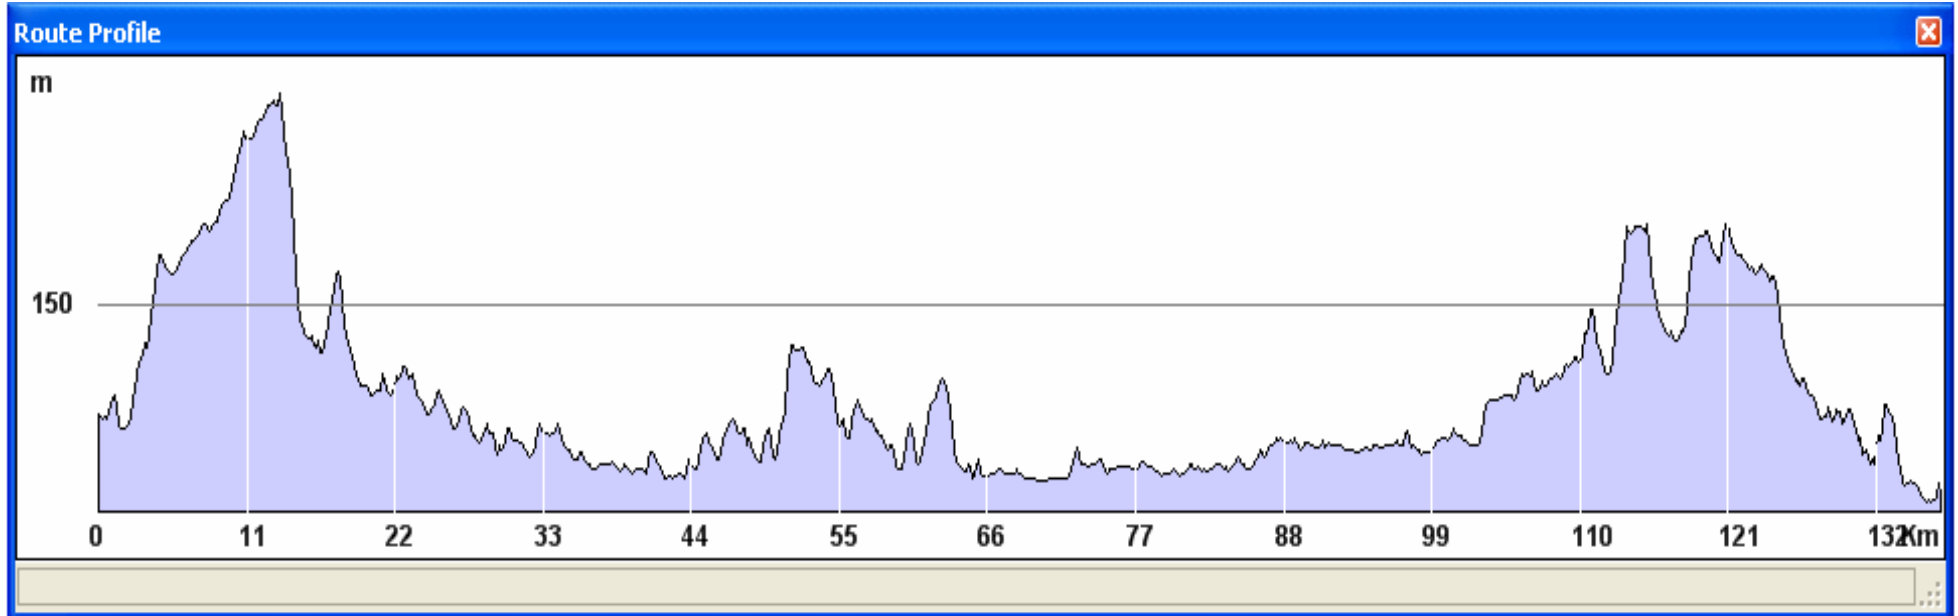

London – Paris Cycle Challenge : Daily Profiles for Route Three

Day 1: London – Dover (Calais)

London – Paris Cycle Challenge : Daily Profiles for Route Three

Day 2: Calais - Arras

London – Paris Cycle Challenge : Daily Profiles for Route Three

Day 3: Arras - Compiègne

London – Paris Cycle Challenge : Daily Profiles for Route Three

Day 4: Compiègne - Paris