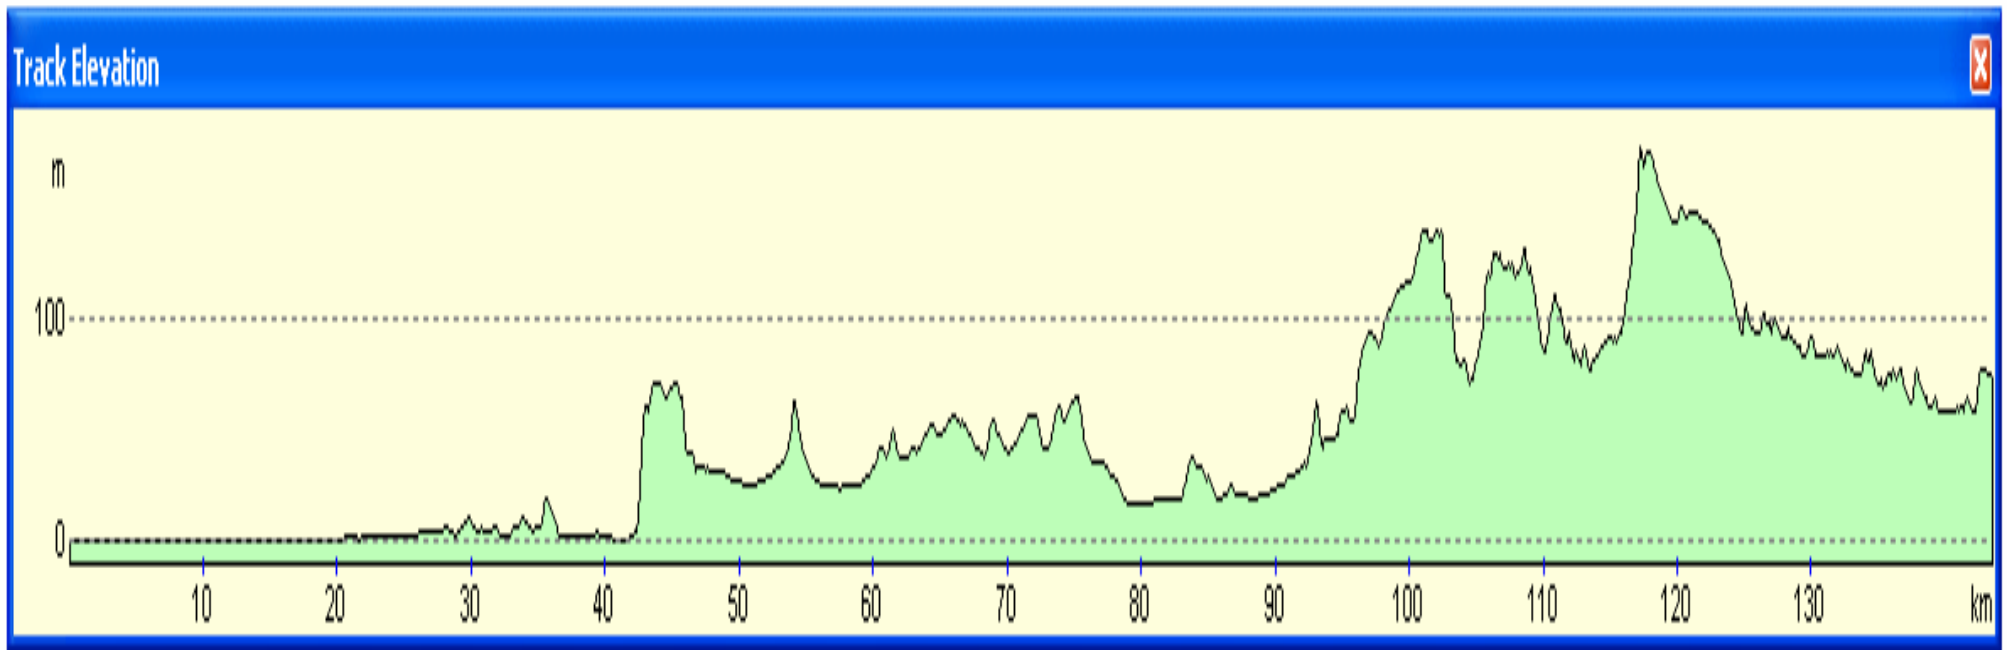

London – Paris Cycle Challenge : Daily Profiles for Route Three

Day 1: London – Dover (Calais)

London – Paris Cycle Challenge : Daily Profiles for Route Three

Day 2: Calais - Arras

London – Paris Cycle Challenge : Daily Profiles for Route Three

Day 3: Arras - Compiègne

London – Paris Cycle Challenge : Daily Profiles for Route Three

Day 4: Compiègne - Paris