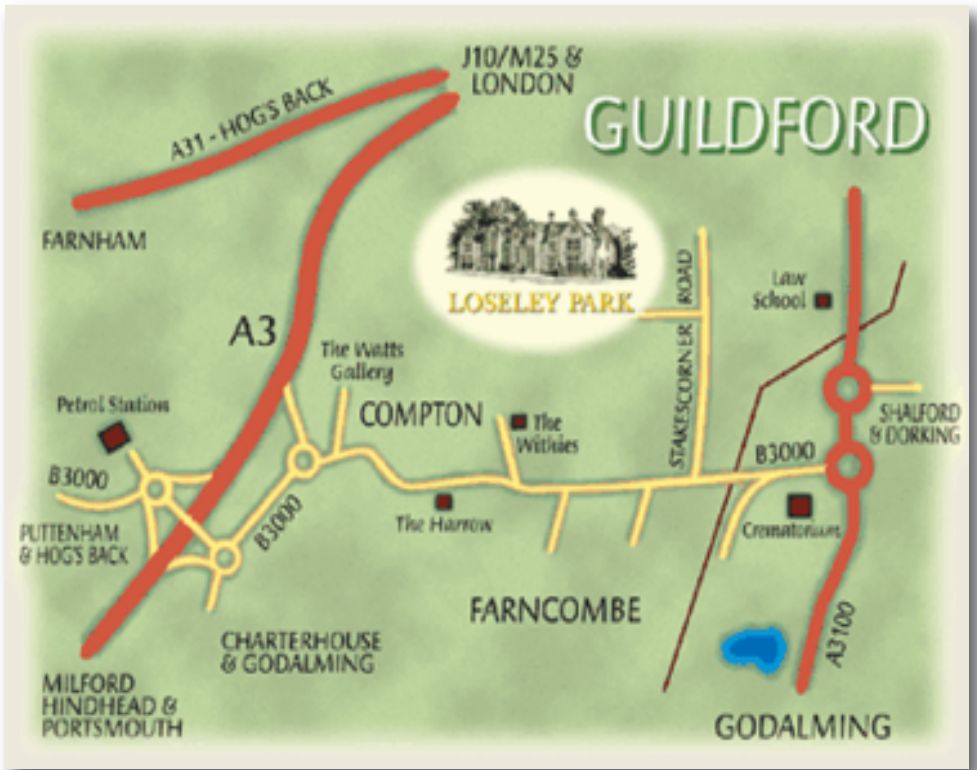

Directions to Loseley Park, Guildford GU3 1HS

Please come and bring your friends.

Coffee, tea and light lunches with wine will be available.

Parking is in a field and the stalls are in
The Tithe Barn and adjoining marquees.